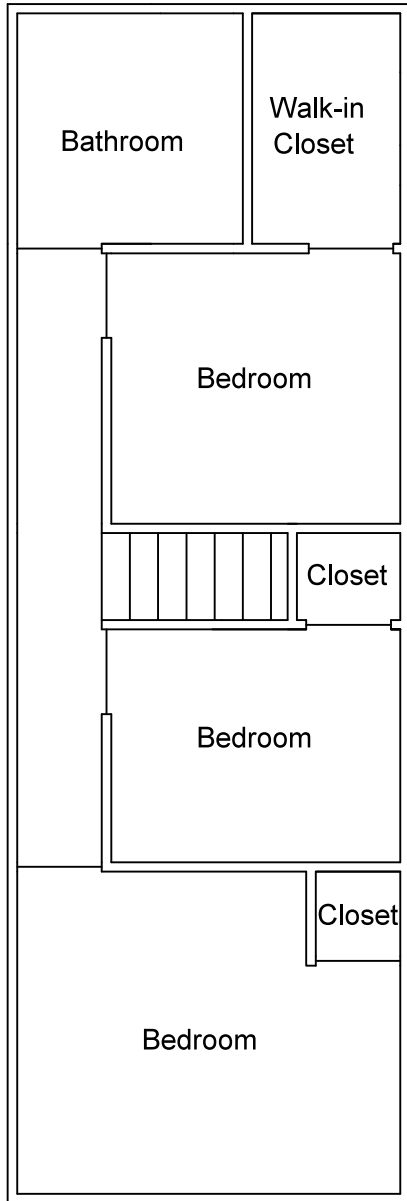

UPSTAIRS

DOWNSTAIRS

212 Diamond Ave SE, Grand Rapids, MI 49506

Total Square Feet = 1,188 ft2