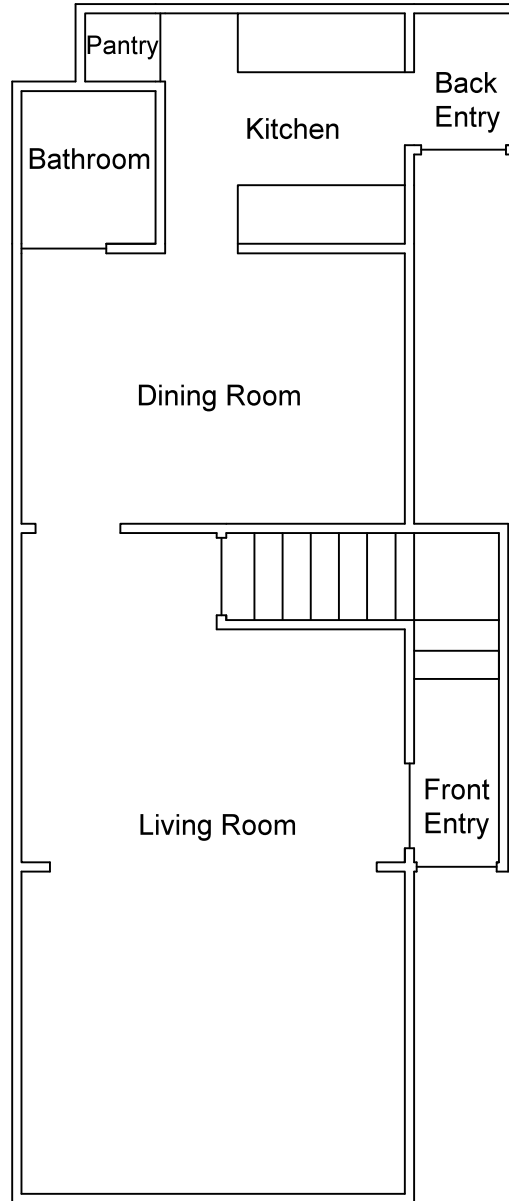

UPSTAIRS

DOWNSTAIRS

212 Diamond Ave SE, Grand Rapids, MI 49506

Total Square Feet = 1,188 ft2