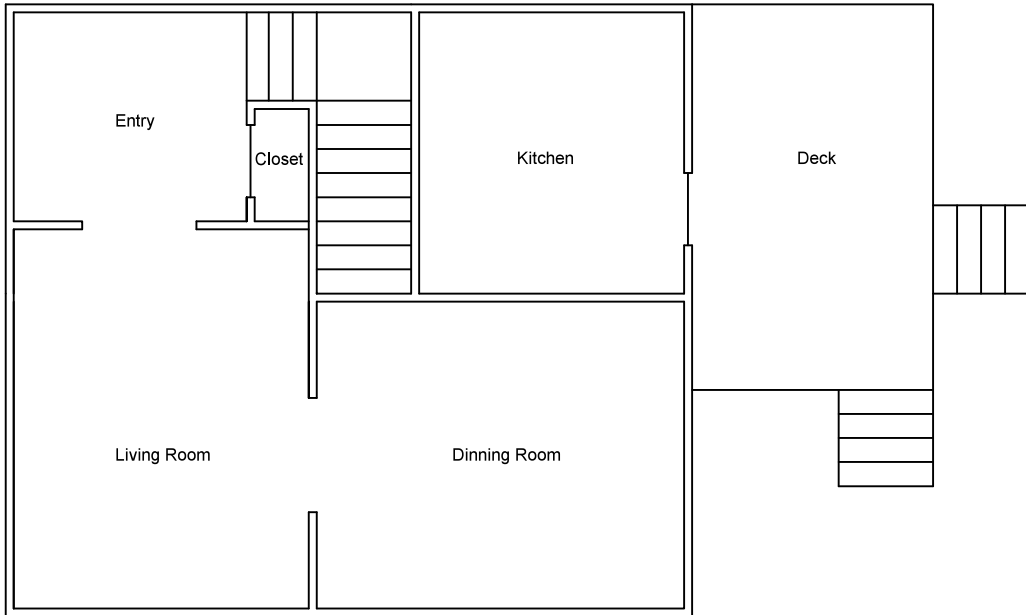

UPSTAIRS

DOWNSTAIRS

330 Richard Terrace SE
Grand Rapids, Mi 49506
Total sq ft = 1,380 (upstairs and main floor)