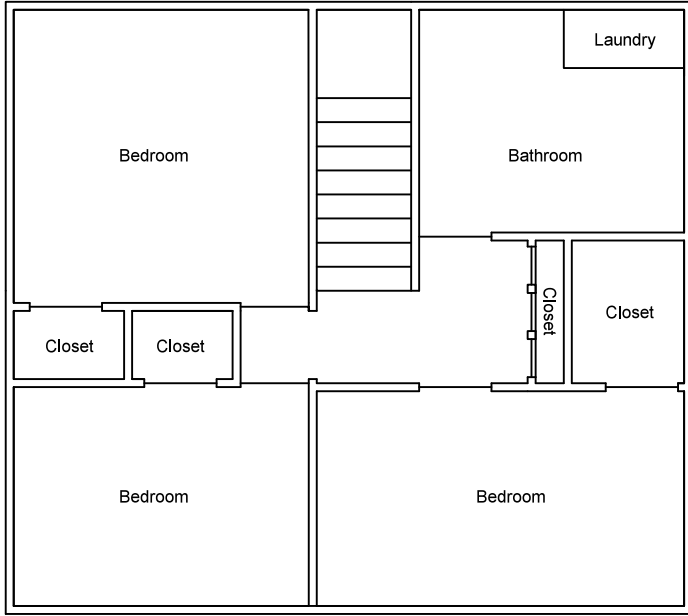

UPSTAIRS

DOWNSTAIRS

330 Richard Terrace SE
Grand Rapids, Mi 49506
Total sq ft = 1,380 (upstairs and main floor)